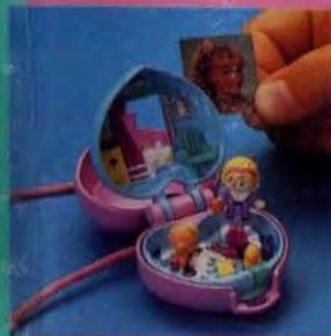

Polly Pocket®

BABY & DUCKIE

LOCKET

Babysitting
Collection™

Open the back and
place your special
photo inside!

Polly puts baby in
her bath with her
own little duckie!

FOR AGES OVER
4 YEARS.

WARNING:
Contains small parts
which pose a hazard
for children under the
age of three.

11975
Slumber Party Fun™
Compact

Discover all the miniature moving surprises of Polly Pocket!

Each locket has a special place for your very favorite photo!

11957
Princess Palace™
Locket

11958
Seashine Mermaid™
Locket